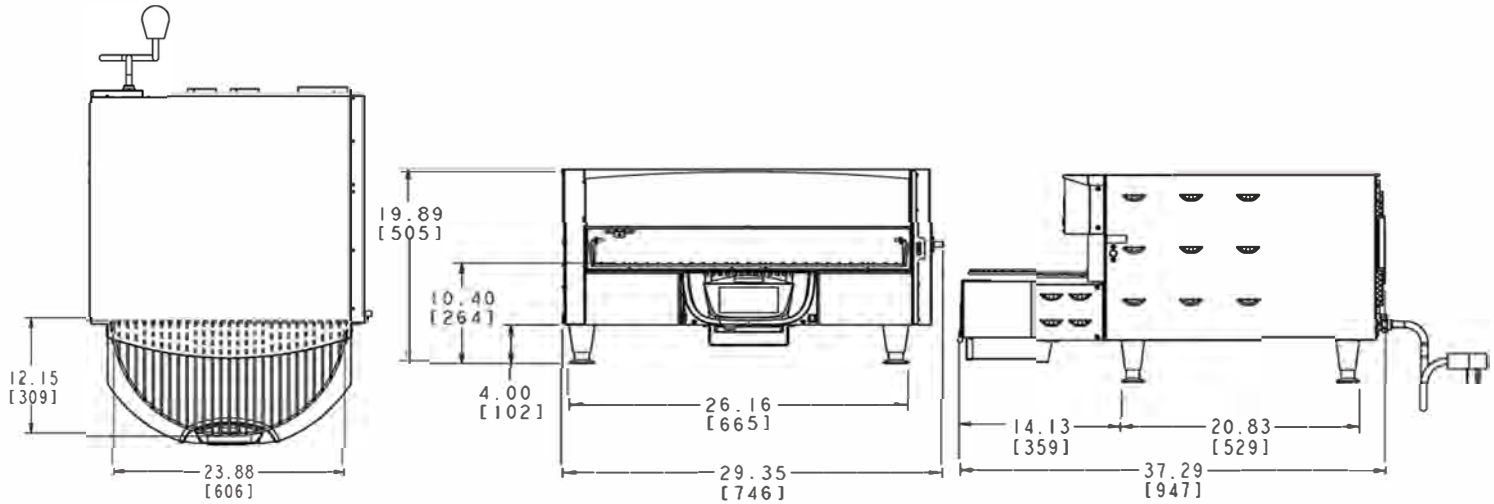

PROUDLY MADE IN THE USA

The Matchbox 360-12 Oven

Measurement Units: Inches (Millimeters)

DIMENSIONS			ELECTRICAL SPECIFICATIONS		
Height	15.9"	405 mm	Temperature Range	82-525°F	28-274°C
With Legs	19.9"	505 mm	Voltage	204/240 VAC	 NEMA 6-30
Width	29.4"	746 mm	Watts	6400 W	
Depth	37.3"	947 mm	Amperage	25/28 Amp	
Weight	211 lbs.	84 kg	Phase	1 ph	
Minimum Clearance	0" Top	0 mm Top	Frequency	60Hz	
	2" Back	51 mm Back	Cord Length	72"	1829 mm
	0" Side	0 mm Side	SHIPPING SIZE		
OVEN CAVITY DIMENSIONS			Cube (L x W x H)	45" x 35" x 33"	81 mm x 102 mm x 125 mm
Height	3.5"	89 mm	Shipping Weight	259 lbs.	124.7 kg
Width	23.9"	607 mm	Freight Class	125	
Depth	12.3"	311 mm	FOB	Sturgeon Bay, Wisconsin, USA	