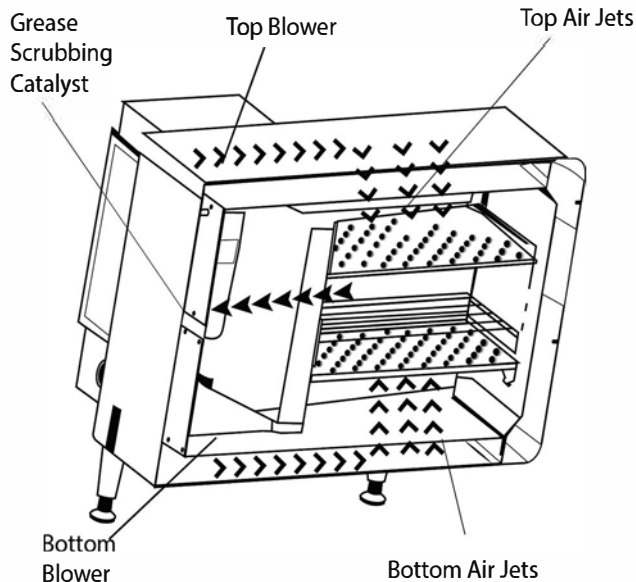

Project: _____

Item No: _____

Quantity: _____

The Matchbox 360-14 Oven

MORE AIR = BETTER QUALITY, FASTER

Patented air flow technology means 3x more air than traditional impingement.

STANDARD FEATURES

- Independently controlled top and bottom blowers w/ speeds up to 1100 CFM (ft³/min)
- Cool-to-the-touch exterior
- Reduced energy consumption (documentation available)
- Less impact on HVAC costs (documentation available)
- Precision Impingement™ utilizes hot air for a fast, high-quality cook without microwaves
- FlexTemp technology changes cavity temperature by up to +/- 25°F between cook cycles
- Load and unload food automatically
- Warranty - 1 year parts and labor

OPERATION

- Touch screen display with security passcode and countdown timer
- Holds up to 600 multistage recipes
- USB port – upload and download recipes, view cook logs, diagnostic mode

PERFORMANCE

- Capacity: fits up to a 14" pizza, (2) 12-inch pizzas, or (5) 7-inch pizzas
- Grill, roast, bake, steam, broil, and fry
- Use any oven-safe pans. Specialty pans available

PROUDLY MADE IN THE USA

The Matchbox 360-14 Oven

DIMENSIONS			ELECTRICAL SPECIFICATIONS		
Height	15.9"	405 mm	Temperature Range	82-525°F	28-274°C
With Legs	19.9"	505 mm	Voltage	208/240 VAC	 NEMA 6-50
Width	33.7"	856 mm	Watts	8250 W	
Depth	42.1"	1069 mm	Amperage	32/36 Amp	
Weight	211 lbs.	84 kg	Phase	1 ph	
Minimum Clearance	0" Top	0 mm Top	Frequency	60Hz	
	2" Back	51 mm Back	Cord Length	72"	1829 mm
	0" Side	0 mm Side	SHIPPING SIZE		
OVEN CAVITY DIMENSIONS			Cube (L x W x H)	49" x 40" x 32"	81 mm x 102 mm x 125 mm
Height	3.5"	89 mm	Shipping Weight	275 lbs.	124.7 kg
Width	14.2"	359 mm	Freight Class	175	
Depth	27.9"	709 mm	FOB	Sturgeon Bay, Wisconsin, USA	