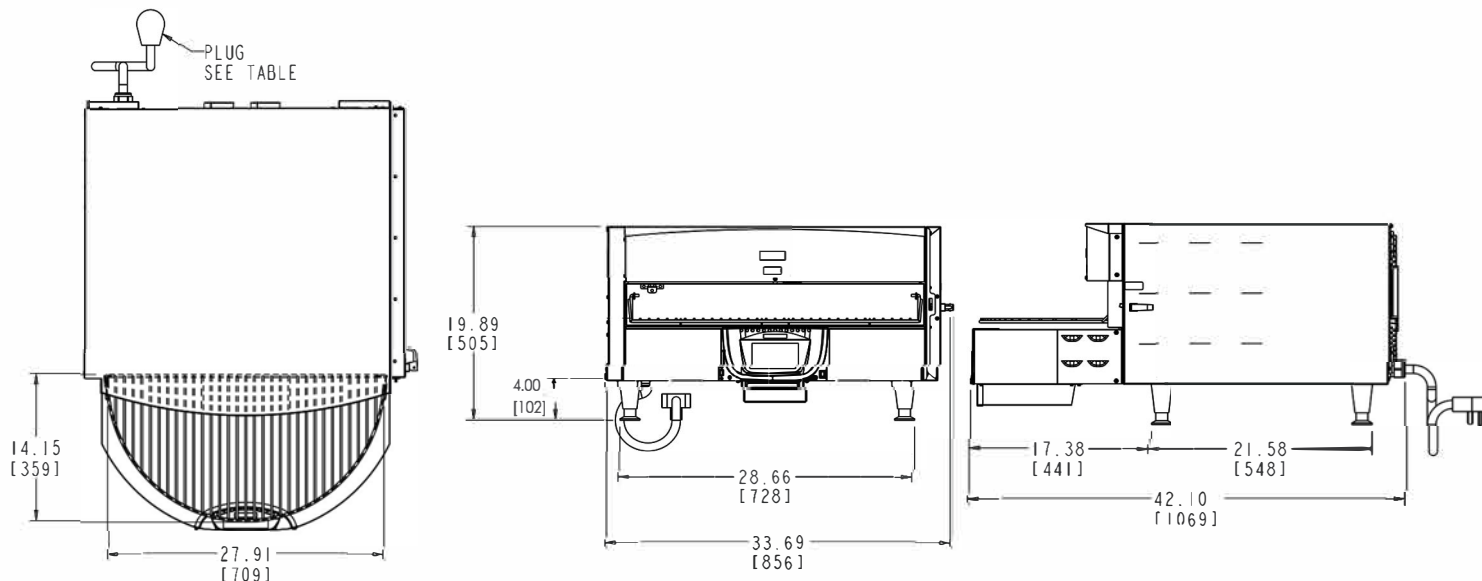

PROUDLY MADE IN THE USA

The Matchbox 360-14 Oven

DIMENSIONS			ELECTRICAL SPECIFICATIONS		
Height	15.9"	405 mm	Temperature Range	82-525°F	28-274°C
With Legs	19.9"	505 mm	Voltage	208/240 VAC	 NEMA 6-50
Width	33.7"	856 mm	Watts	8250 W	
Depth	42.1"	1069 mm	Amperage	32/36 Amp	
Weight	211 lbs.	84 kg	Phase	1 ph	
Minimum Clearance	0" Top	0 mm Top	Frequency	60Hz	
	2" Back	51 mm Back	Cord Length	72"	1829 mm
	0" Side	0 mm Side	SHIPPING SIZE		
OVEN CAVITY DIMENSIONS			Cube (L x W x H)	49" x 40" x 32"	81 mm x 102 mm x 125 mm
Height	3.5"	89 mm	Shipping Weight	275 lbs.	124.7 kg
Width	14.2"	359 mm	Freight Class	175	
Depth	27.9"	709 mm	FOB	Sturgeon Bay, Wisconsin, USA	